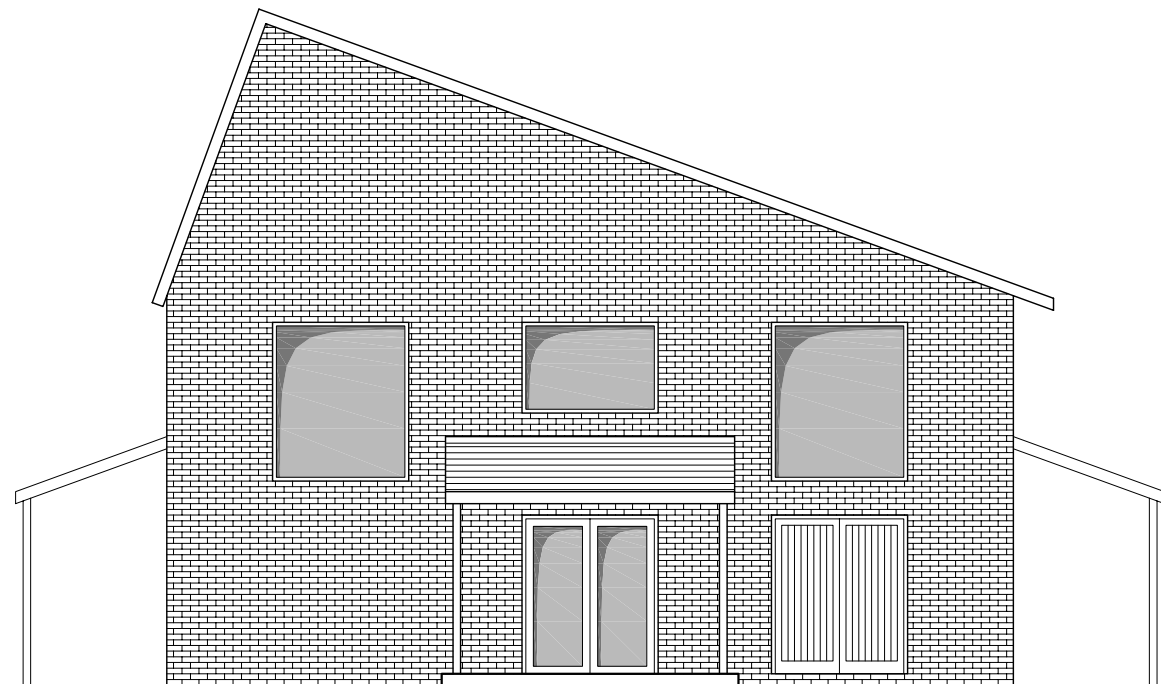

SOUTH ELEVATION

WEST ELEVATION

PRELIMINARY

JOB SPORTSFIELD ASSOCIATION NEW PAVILION		
DWG SKETCH ELEVATIONS SOUTH AND WEST		
SCALE: 1:100 @ A3		
DATE: 20 DECEMBER 2011		
DRAWN: DRS		
DWG NO:	SA01	04